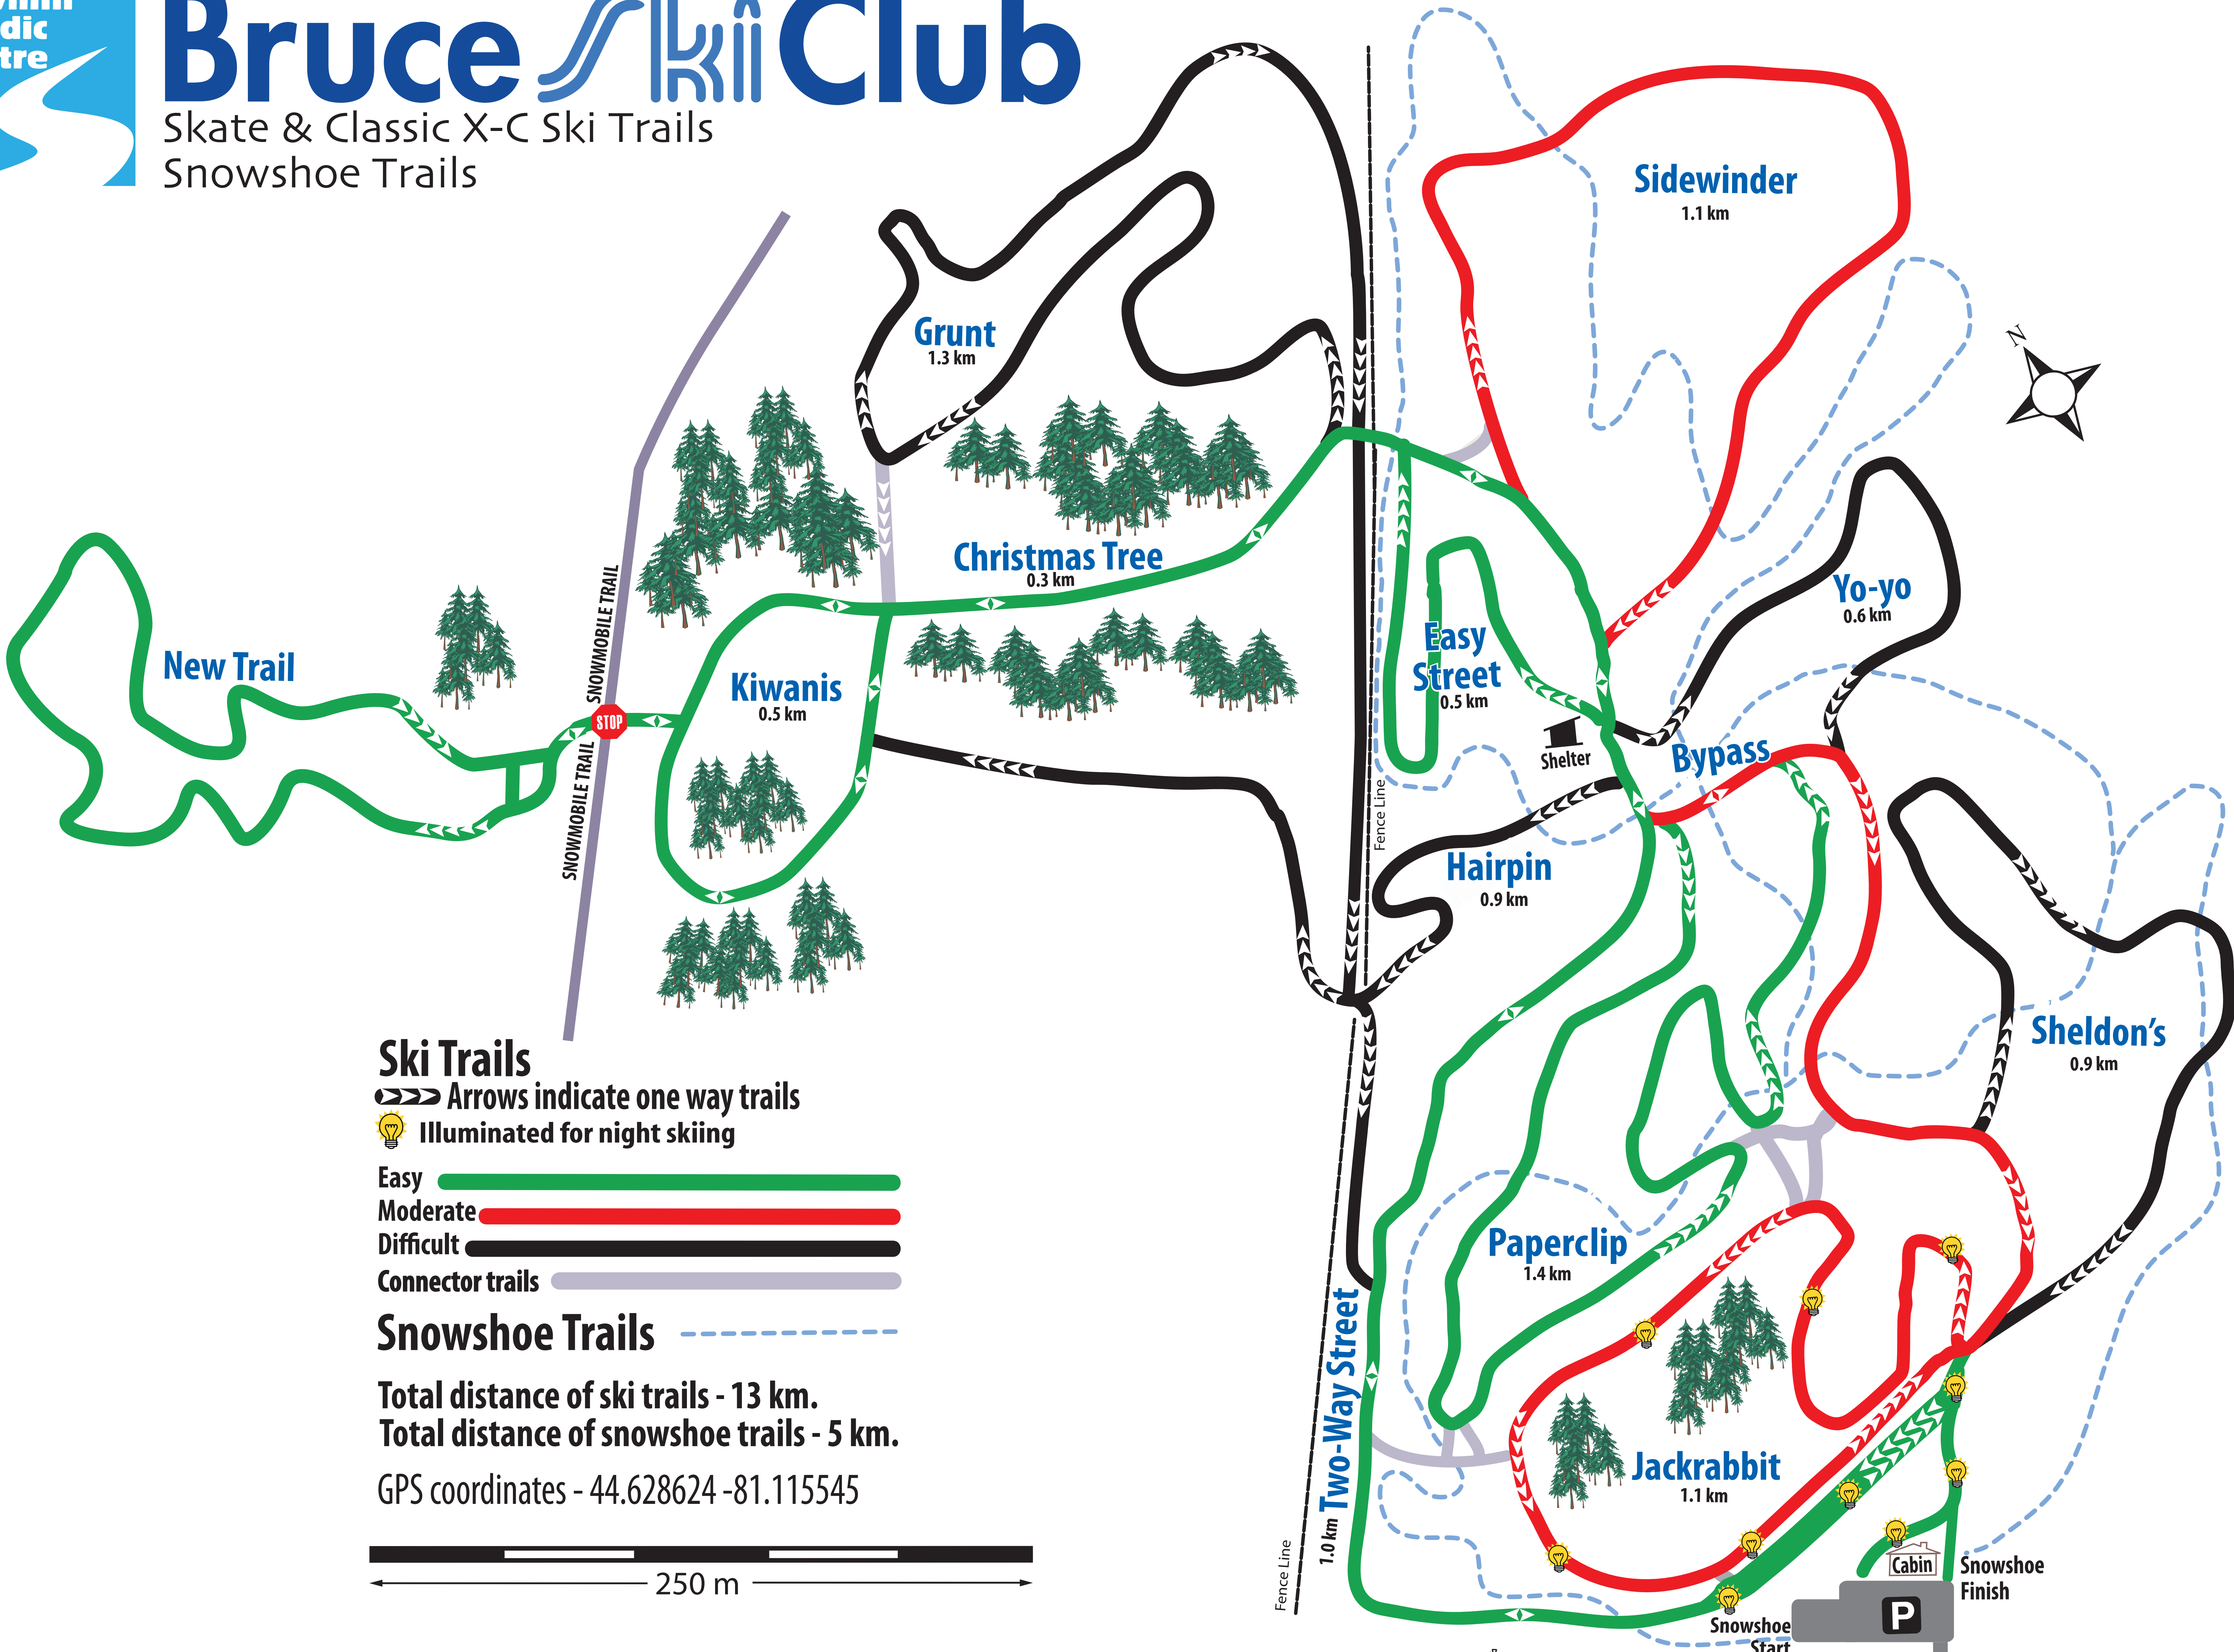

Bruce Ski Club

Skate & Classic X-C Ski Trails
Snowshoe Trails

Stone School Road

Ski Trails

➔➔➔ Arrows indicate one way trails

💡 Illuminated for night skiing

Easy

Moderate

Difficult

Connector trails

Snowshoe Trails

Total distance of ski trails - 13 km.

Total distance of snowshoe trails - 5 km.

GPS coordinates - 44.628624 -81.115545