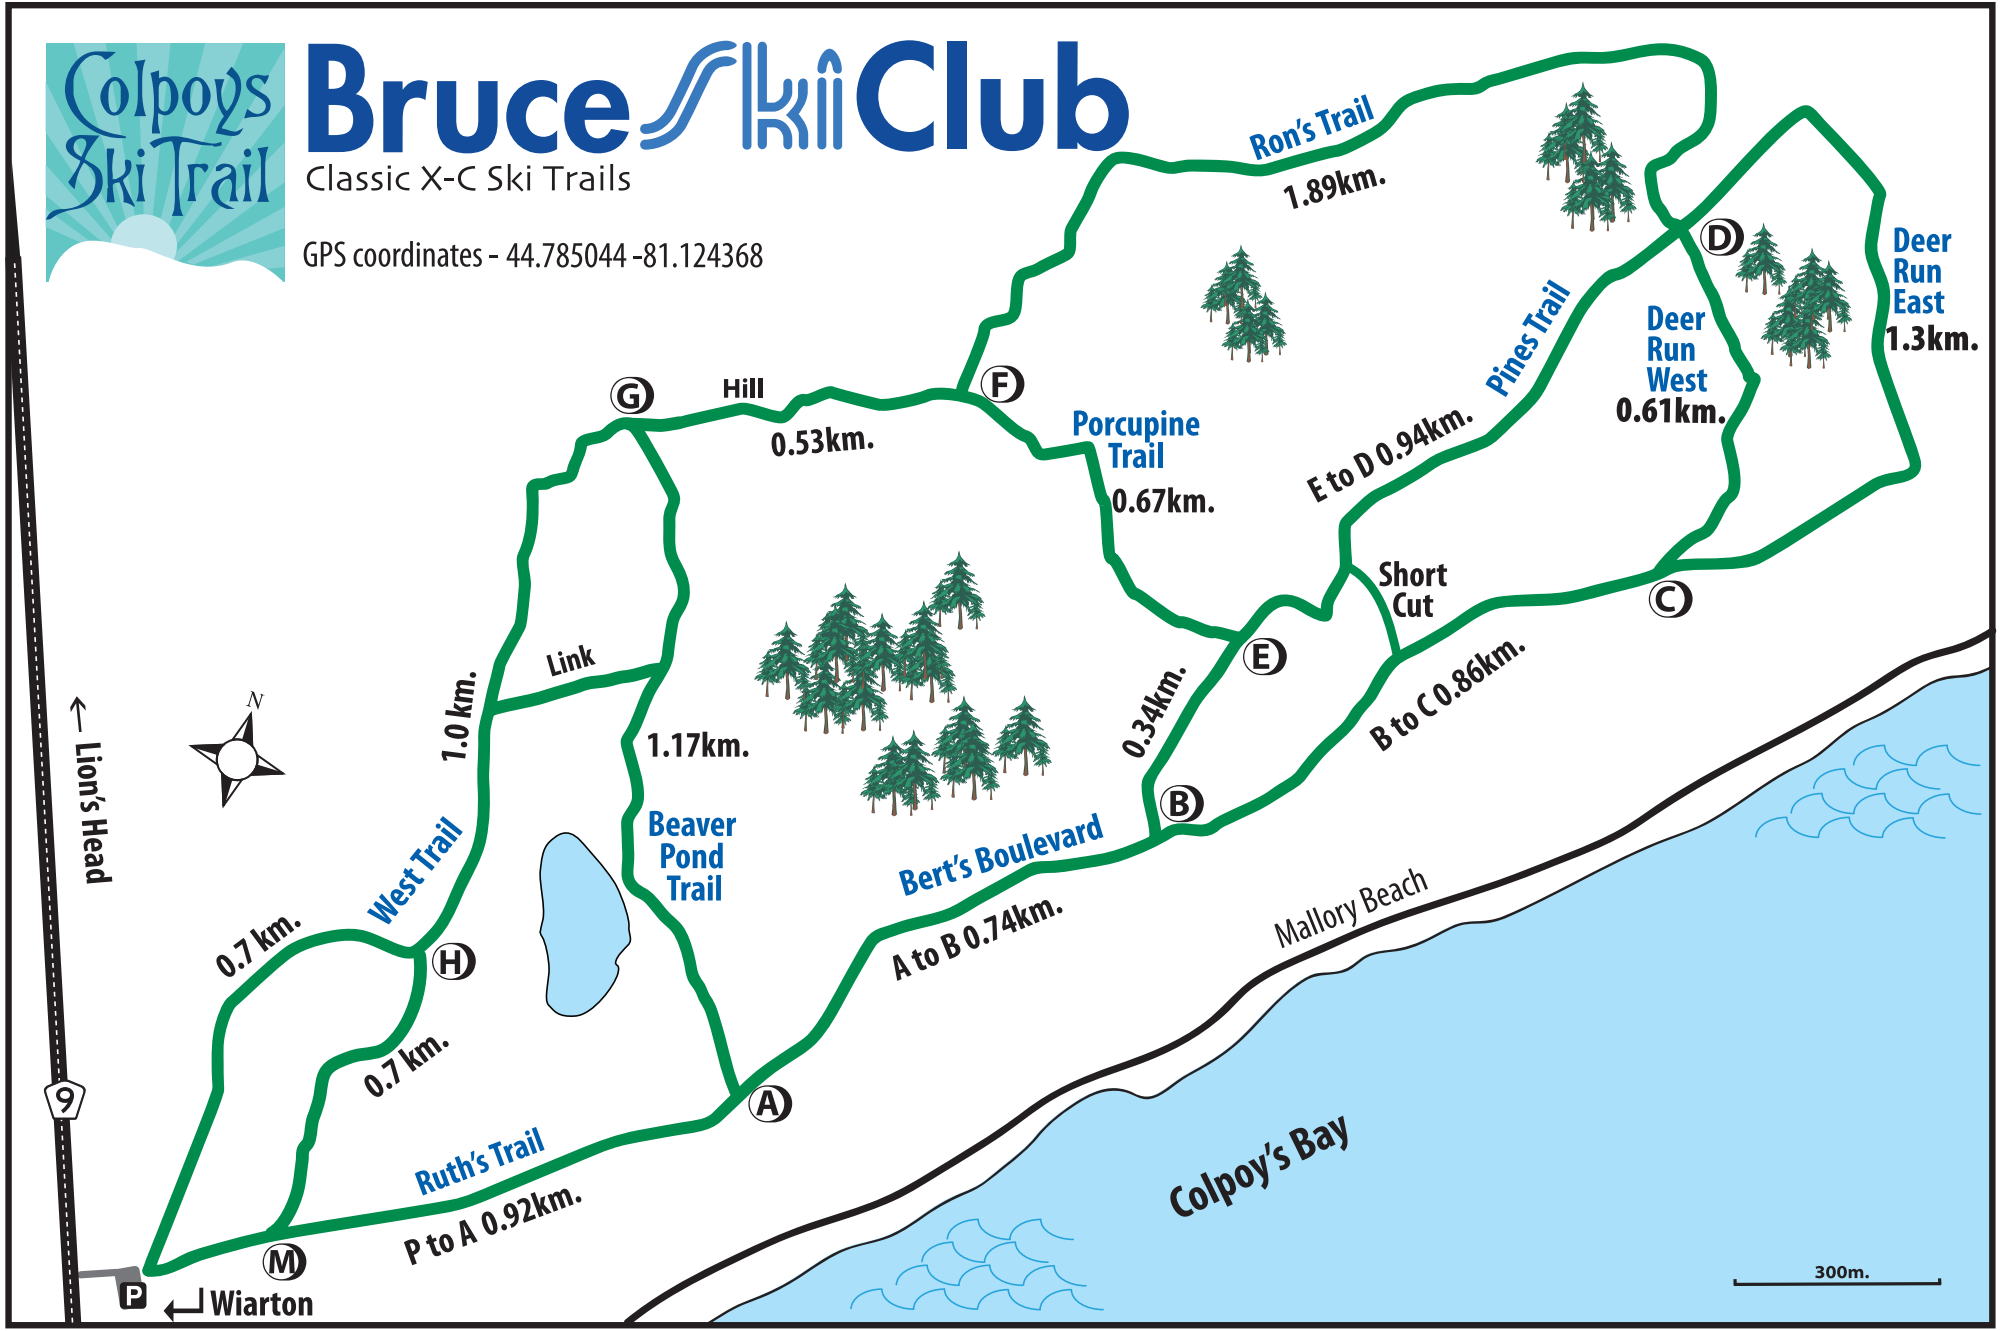

Bruce Ski Club

Classic X-C Ski Trails

GPS coordinates - 44.785044 -81.124368

↑ Lion's Head

9

← Wiarion

Mallory Beach

Colpoys Bay

300m.