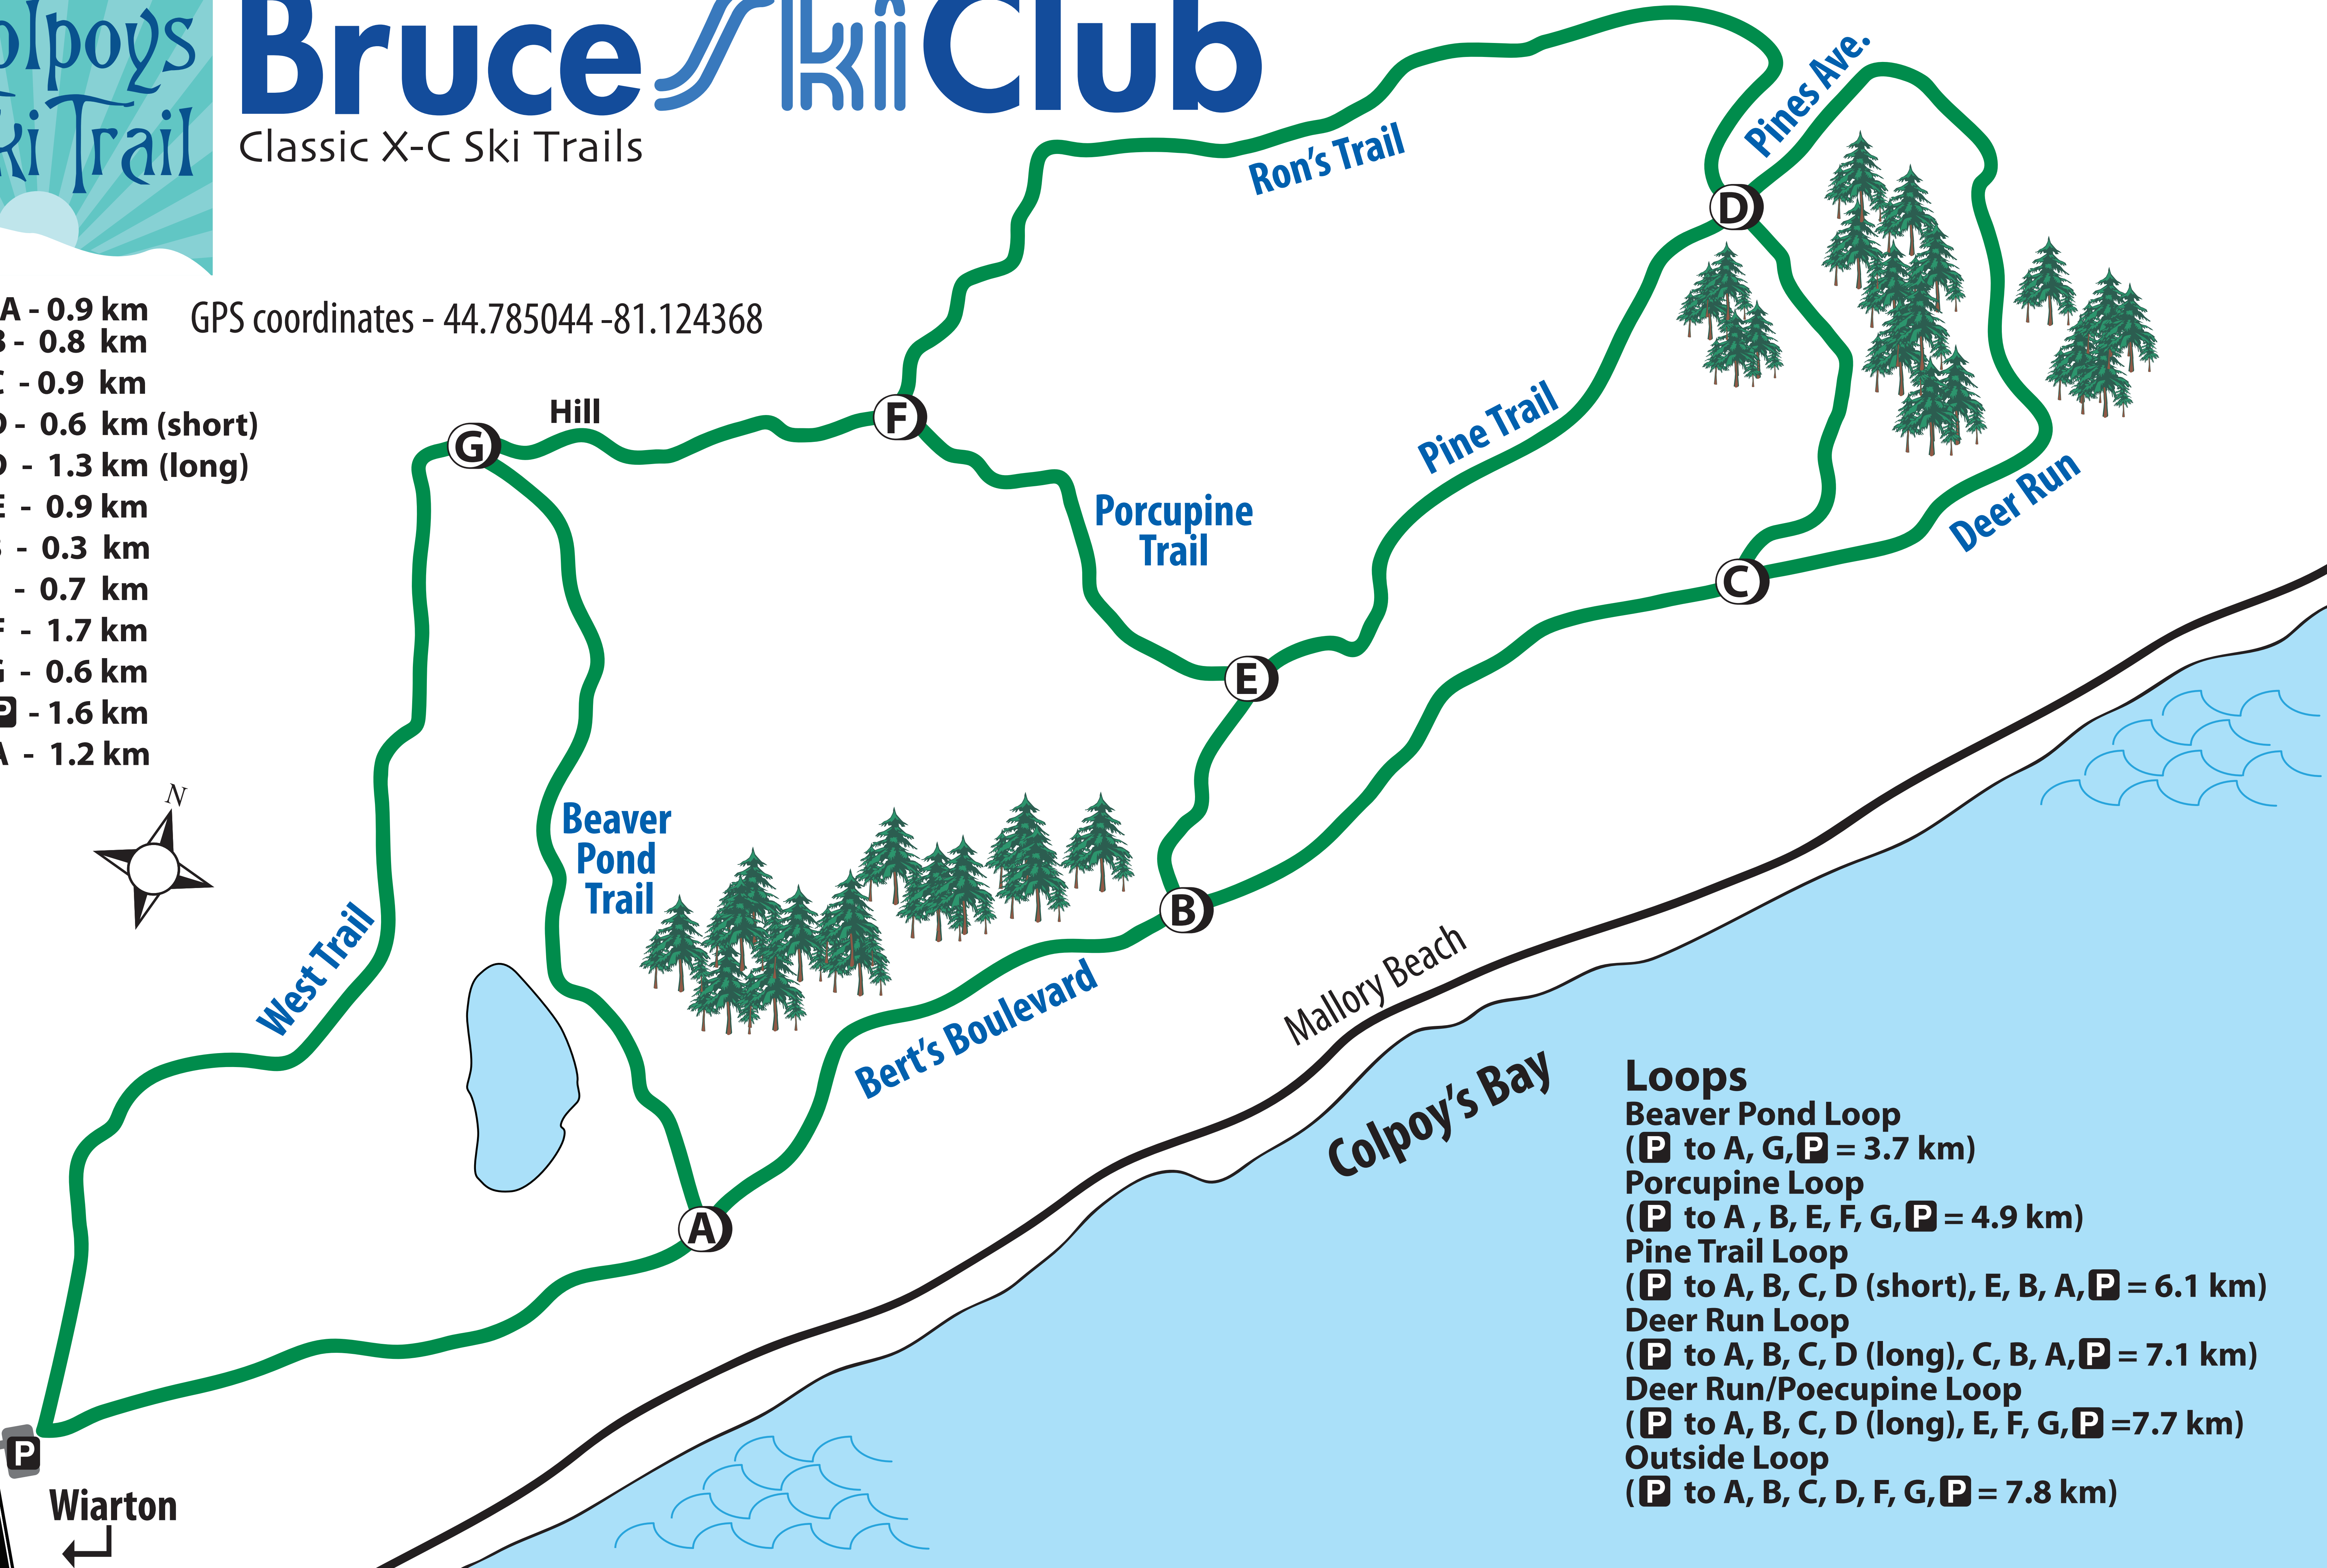

Bruce Ski Club

Classic X-C Ski Trails

- P to A - 0.9 km
- A to B - 0.8 km
- B to C - 0.9 km
- C to D - 0.6 km (short)
- C to D - 1.3 km (long)
- D to E - 0.9 km
- E to B - 0.3 km
- E to F - 0.7 km
- D to F - 1.7 km
- F to G - 0.6 km
- G to P - 1.6 km
- G to A - 1.2 km

GPS coordinates - 44.785044 -81.124368

Lion's Head

9

Warton

- Loops**
- Beaver Pond Loop (P to A, G, P) = 3.7 km
 - Porcupine Loop (P to A, B, E, F, G, P) = 4.9 km
 - Pine Trail Loop (P to A, B, C, D (short), E, B, A, P) = 6.1 km
 - Deer Run Loop (P to A, B, C, D (long), C, B, A, P) = 7.1 km
 - Deer Run/Poecupine Loop (P to A, B, C, D (long), E, F, G, P) = 7.7 km
 - Outside Loop (P to A, B, C, D, F, G, P) = 7.8 km